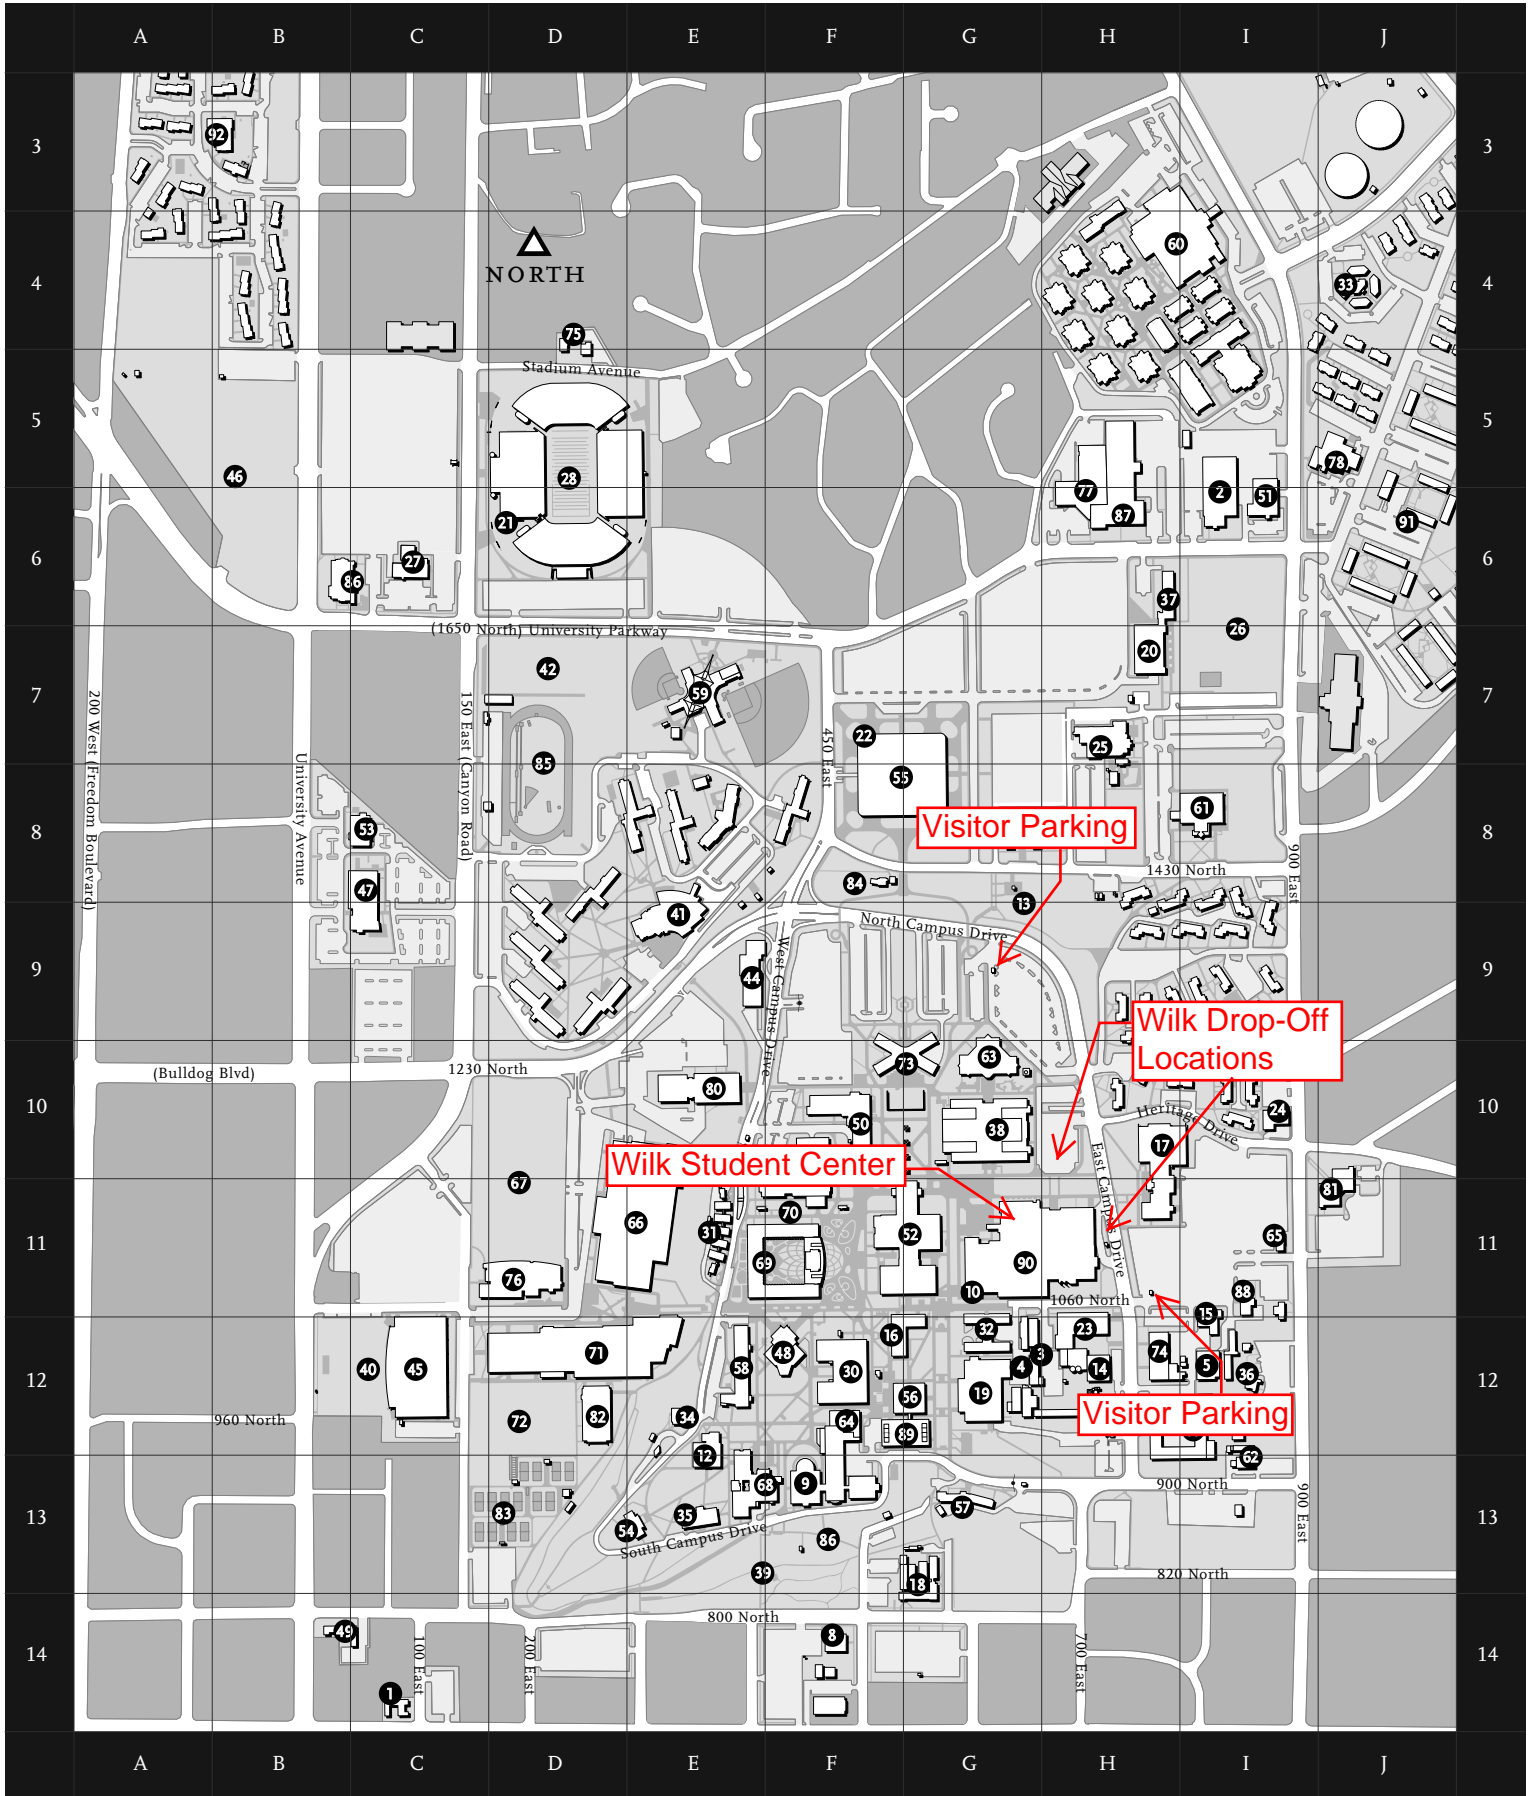

BRIGHAM YOUNG UNIVERSITY

CAMPUS MAP & SERVICES

CAMPUS FACILITIES

1	ALLN	Allen Hall (Museum of Peoples and Cultures)	C/14	46	IWRA	Intramural Recreation Area (West Stadium)	A,B/4,5,6
2	AXMB	Auxiliary Maintenance Building	I/5,6	47	ITB	Information Technology Building	C/9
3		B-21 to B-32 (Service Buildings)	H/12	48	SWKT	Kimball Tower, Spencer W.	F/12
4		B-34, B-38, B-41, B-51 (Misc. Temporary Buildings)	G/12	49	AKH	Knight Hall, Amanda	B,C/14
5	B66	B-66 Classroom/Lab Building	I/12	50	JKB	Knight Building, Jesse	F/10
6	B67	B-67 Service Building	C/2	51	AXLB	Laundry Building, Auxiliary Services	1/6
7	MLBM	Bean Life Science Museum, Monte L.	G/7,8	52	HBLL	Lee Library, Harold B.	G/11
8	B-49	Maxwell Institute for Religious Scholarship, Neal A.	F/14	53	LDSP	LDS Philanthropies Office Building	C/8
9	BNSN	Benson Building, Ezra Taft	F/12,13	54	MSRB	Maeser Building, Karl G.	E/13
10	WSC	Bookstore, BYU	G/11	55	MC	Marriott Center, J. Willard	F,G/7,8
11	BRWB	Brewster Building, Sam F.	H,1/12	56	MARB	Martin Building, Thomas L.	G/12
12	BRMB	Brimhall Building, George H.	E/12,13	57	MB	McDonald Building, Howard S.	G/13
13	BELL	Centennial Carillon Tower	G/8	58	MCKB	McKay Building, David O.	E/12
14	PPCH	Central Heating and Cooling Plants	H/12	59	MLRP	Miller Park (Baseball/Softball Complex)	E,F/7
15	CMB	Chemicals Management Building	I/12	60	MTC	Missionary Training Center	H,1/4,5
16	HRCB	Clark Building, Herald R.	F,G/12	61	MORC	Morris Center	1/8
17	JRCB	Clark Building, J. Reuben (Law School)	H/10,11	62	PPMV	Motor Pool Vehicle Shelter	I/12,13
18	CLFB	Cluff Building, Benjamin (Plant Science Lab)	G/13,14	63	MOA	Museum of Art	G/10
19	CB	Clyde Engineering Building, W. W.	G/12	64	NICB	Nicholes Building, Joseph K.	F/12
20	CONF	Conference Center, BYU	H/7	65	OLVH	Oliver House (Performing Arts Management)	I/11
21		Cougar Room, LaVell Edwards Stadium	D/6	66	RB	Richards Building, Stephen L.	D,E/10,11
22		Cougar Room, Marriott Center	F/7	67	RBF	Richards Building Fields	D/10,11
23	CTB	Crabtree Technology Building, Roland A.	H/12	68	JSB	Smith Building, Joseph	E,F/13
24	CONE	Creamery on Ninth East	I/10	69	JFSB	Smith Building, Joseph F.	F/11
25	CSC	Culinary Support Center	H/7	70	JFSG	Smith Building Parking Garage, Joseph F.	E,F/11
26	DTRA	Deseret Towers Recreation Area	I/6,7	71	SFH	Smith Fieldhouse, George Albert	D,E/12
27	ESM	Earth Science Museum	C/6	72	SFLD	Smith Fieldhouse South Field (Varsity Soccer)	D/12
28	LVES	Edwards Stadium, LaVell	D,E/5,6	73	ASB	Smoot Administration Bldg, Abraham O.	F,G/10
29	ELLB	Ellsworth Building, Leo B.	B/1	74	SNLB	Snell Building, William H.	H,1/12
30	ESC	Eyring Science Center, Carl F.	F/12	75	STEH	Stadium East and West (STWH) Houses	D/4,5
31	FOB	Faculty Office Building	E/11	76	SAB	Student Athlete Building	D/11
32	FB	Fletcher Building, Harvey L.	G/12	77	SASB	Student Auxiliary Services Building	H/5,6
33	FLSR	Foreign Language Student Residence	I/4	78	SHC	Student Health Center	1/5
34	FPH	Former Presidents' Home	E/12	79	TMCB	Talmage Math Sciences/Computer Building, James E.	F/10,11
35	HGB	Grant Building, Heber J.	E/13	80	TNRB	Tanner Building, N. Eldon	E/10
36	PPGO	Grounds Office	I/12	81	TLRB	Taylor Building, John (Comprehensive Clinic)	I/11
37	HCEB	Harman Bldg., Caroline Hemenway (Cont. Ed.)	H/6	82	TCB	Tennis Courts Building	D/12
38	HFAC	Harris Fine Arts Center, Franklin S.	G/10	83	TCF	Tennis Courts, Outdoor	D/13
39		Harrison Arboretum and Botany Pond, Bertrand F.	F/13,14	84	TOMH	Thomas House (Risk Management and Safety)	F/8
40	HAWF	Haws Field	B,C/12	85	TRAK	Track and Field Complex	D/7,8
41	HL	Helaman Halls and Cannon Center (CANC)	D,E,F/8,9	86	UPC	University Parkway Center	B,C/6
42	HLRA	Helaman Recreation Area	D/7	87	UPB	University Press Building	H/5,6
43	HR	Heritage Halls and Central Building (HRCN)	H,1/9,10	88	ROTC	Wells Building, Daniel H. (Air Force/Army Reserve)	I/11
44	HC	Hinckley Alumni and Visitors Center, Gordon B.	E,F/9	89	WIDB	Widtsoe Building, John A.	G/12
45	IPF	Indoor Practice Facility	C/12	90	WSC	Wilkinson Student Center, Ernest L.	G,H/11
				91	WT	Wymount Terrace and Adm. Bldg. (WOAB)	J,K,L/3,4,5,6,7
				92	WP	Wyview Park and Central Building (WPCB)	A,B/2,3,4